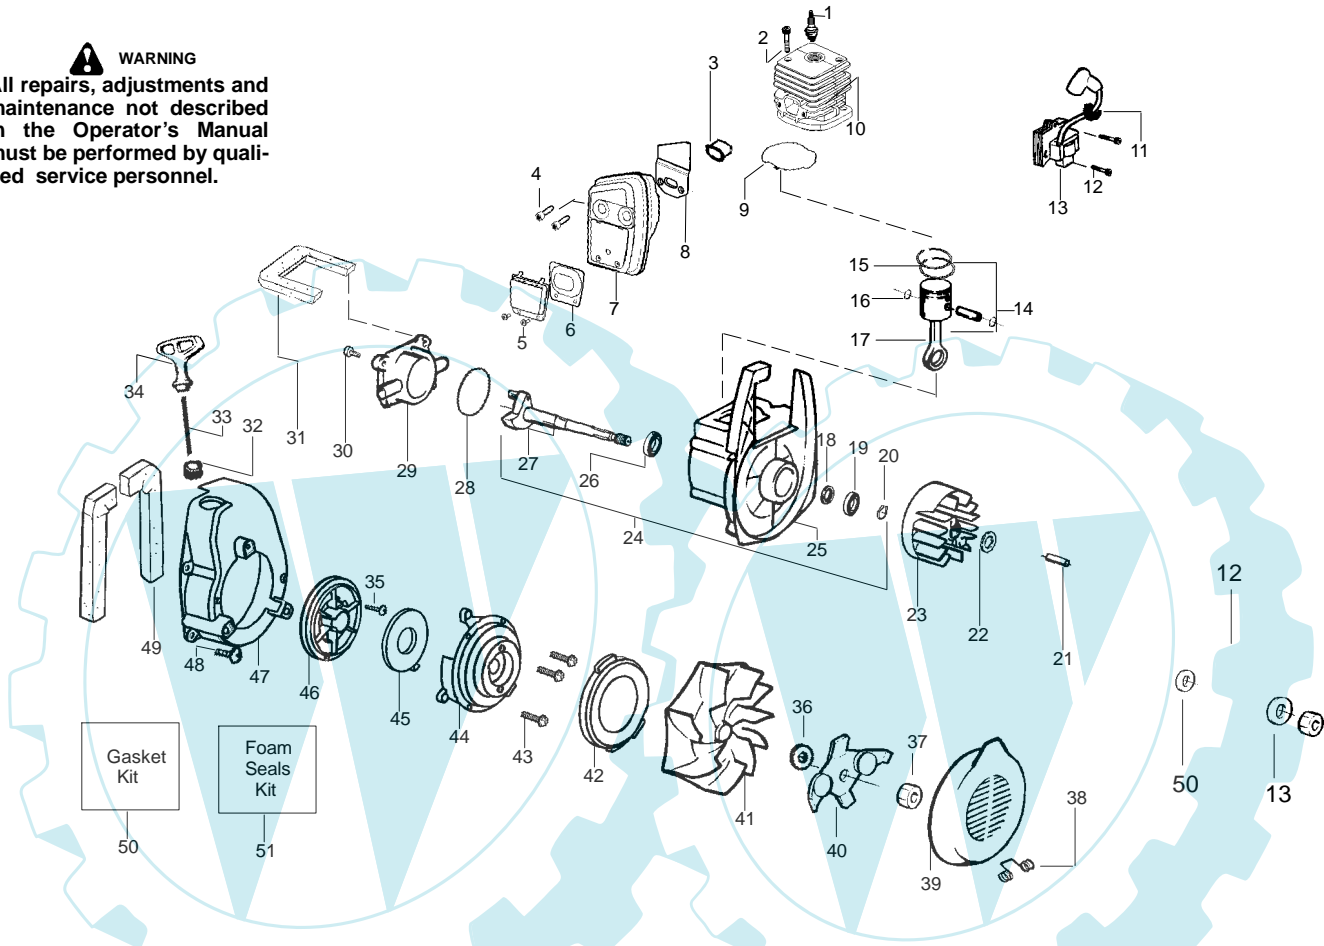

PARTS LIST NO. 530087925		McCULLOCH. PARTS LIST	MODEL(s) BVM 240	
DATE 10/08/03	REPLACES 530087925-1/31/03		Note: Illustration may differ from actual model due to design changes	PAGE NO. 6

TYPE 3

WARNING
All repairs, adjustments and maintenance not described in the Operator's Manual must be performed by qualified service personnel.

Ref.	Part No.	Description	Ref.	Part No.	Description	Ref.	Part No.	Description
1.	952030249	Spark Plug (RCJ-6Y)	21.	530016190	Spacer-Flywheel	40.	530095461	Assy-Mulch Blade
2.	530015953	Screw	22.	530015149	Washer	41.	530069817	Assy-Impeller
3.	530055191	Insulator-Heat	23.	530039209	Assy-Flywheel	42.	530056625	Seal-Ring
4.	530016387	Screw-Muffler-Internal	24.	530071456	Assy-Crankcase/Crank shaft (incl. 20,25,27)	43.	530016349	Screw
5.	530015241	Screw	25.	530012492	Assy-Crankcase (Incl. 18,19,26)	44.	530055101	Housing-Pulley
6.	530071593	Kit-Spark Screen (incl. #5)	26.	530032125	Bearing-Inner	45.	530042086	Spring-Starter
7.	530071600	Kit-Muffler (incl. 4,5,6, & 8)	27.	530012452	Assy-Crankshaft	46.	530071466	Kit-Starter Pulley
8.	530071458	Gasket-Baffle (kit)	28.	530071458	O-ring-C/case (kit)	47.	530055102	Fan Housing
9.	530071458	Gasket-Cylinder (kit)	29.	530012443	Cover-Crankcase	48.	530015810	Screw
10.	530071457	Kit-Cylinder	30.	530015810	Screw	49.	530071459	Foam-182mm (kit)
11.	530019182	Grommet-Ign. Module	31.	530071459	Foam-219mm (kit)	50.	530071458	Kit-Gasket (page 3 incl. 2 & 5) (page 6 incl. 8,9, & 28)
12.	530016357	Screw-Ignition Module	32.	530029182	Eyelet-Flange	51.	530071459	Kit-Foam Seals (page 3 incl. 1,16, & 32) (page 6 incl. 31 & 49)
13.	530035505	Ignition Module	33.	530071467	Kit-Rope			
14.	530069812	Kit-Piston (Incl. 15 & 16)	34.	530049488	Handle-Starter			
15.	530055120	Piston Ring	35.	530016326	Screw-Rope			
16.	530015162	Retainer-Piston Pin	36.	530016240	Washer-Belleville			
17.	530069945	Assy-Connecting Rod	37.	530626605	Nut			
18.	530071615	Kit-Crankcase Seal	38.	530402043	Spring-Return Cover			
19.	530055728	Bearing-Outer	39.	530049313	Inlet Door			
20.	530015941	Retainer Ring-C'chaft						

✓ = NEW PART NUMBER FOR THIS IPL

* = REFER TO THE SERVICE REFERENCE INDICATED FOR MORE INFORMATION. (LOCATED AT END OF IPL)