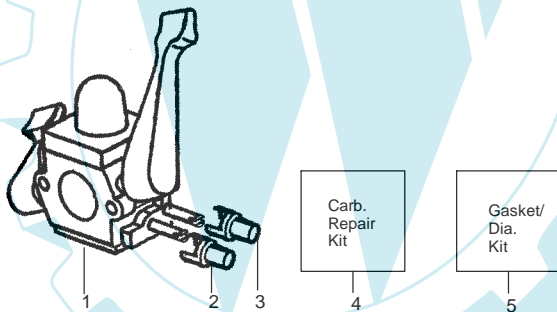

TYPE 2,3 ONLY

Carburetor Assembly Part # 530071465 - (C1Q-W11)

Ref.	Part No.	Description
1.	530071465	Assy-Carb. Zama (C1Q-W11)
2.	530038479	Cap-Limiter (high) brown
3.	530038478	Cap-Limiter (low) tan
4.	530071475	Kit-Carb. Repair
5.	530071489	Kit-Carb. Gasket (Zama)