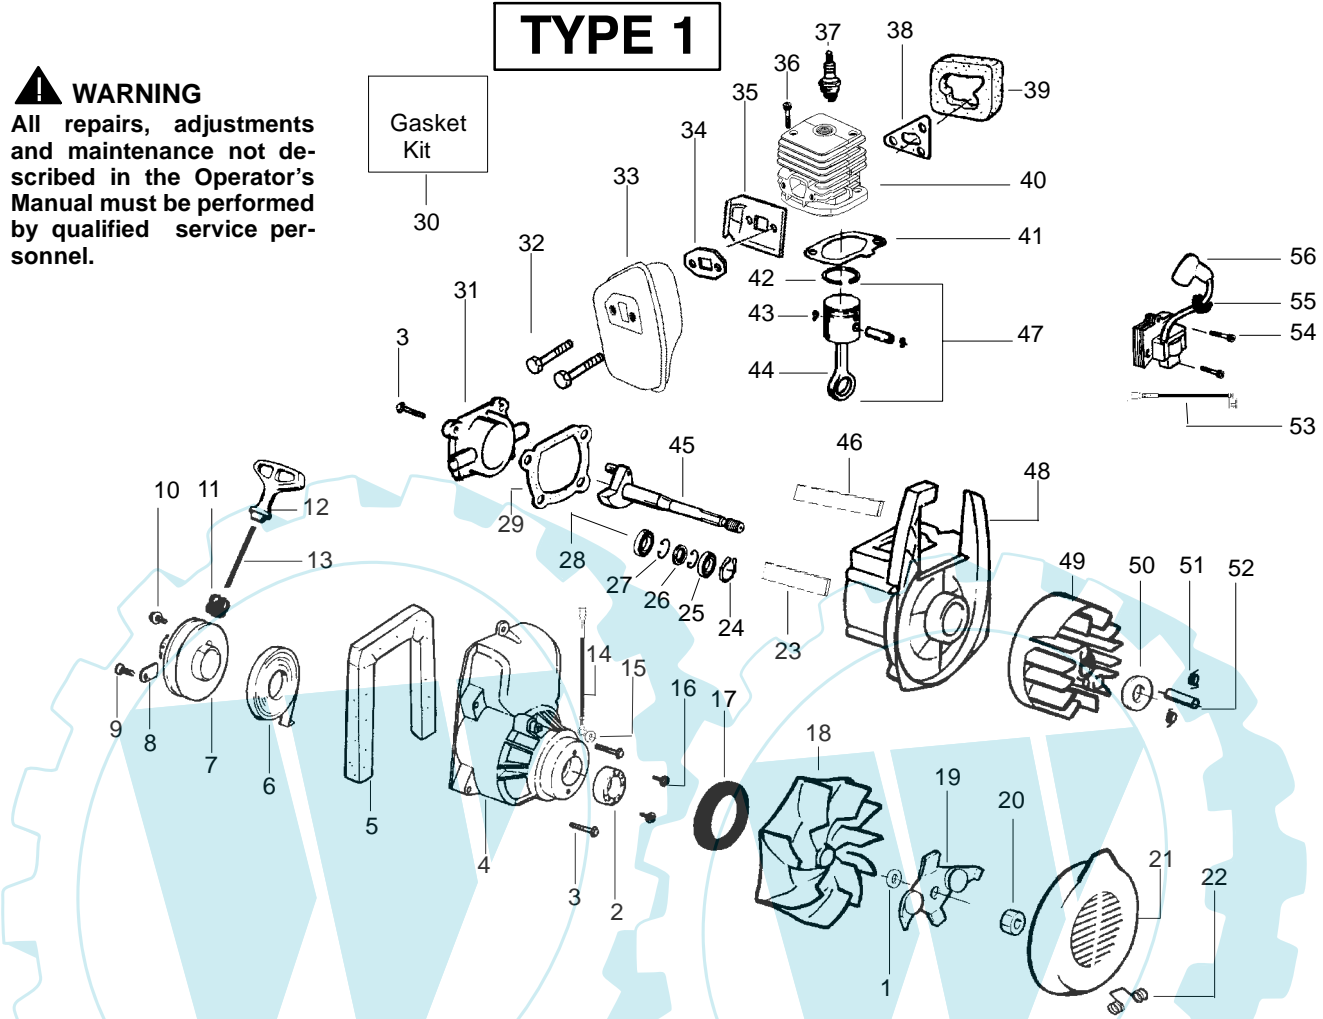

PARTS LIST NO. 530087925		McCULLOCH PARTS LIST	MODEL(s) BVM 240	
DATE 10/08/03	REPLACES 530087925 - 1/31/03		Note: Illustration may differ from actual model due to design changes	PAGE NO. 4

TYPE 1

⚠ WARNING
All repairs, adjustments and maintenance not described in the Operator's Manual must be performed by qualified service personnel.

Ref.	Part No.	Description	Ref.	Part No.	Description	Ref.	Part No.	Description
1.	530016240	Washer-Belleville	24.	530015941	Retainer Ring-C'chaft	44.	530069945	Connecting Rod Ass'y.
2.	530054292	Bearing	25.	530032124	Bearing - Outer	45.	530049429	Assy. - Crankshaft
3.	530015810	Screw	26.	530019179	Seal - Crankcase	46.	530049846	Foam - Top
4.	530054114	Fan Housing Ass'y. (incl. 2, 3)	27.	530015945	Retaining Ring- c'case	47.	530069812	Piston Kit (Incl. 42 & 43)
5.	530049713	Foam Seal	28.	530032125	Bearing - Inner	48.	530069818	Assy.- Crankcase (incl. 25-28)
6.	530042086	Starter Spring	29.	530019181	Gasket - C'case/Shrd Kit - Gasket (incl. 29,34,38,41)	49.	530071268	Assy-Flywheel (incl51)
7.	530069885	Starter Pulley Kit	30.	530069813	Cover - Crankcase	50.	530015149	Washer
8.	530016226	Retainer Can	31.	530049297	Bolt - Muffler	51.	530023817	Spring-Starter Dog
9.	530015880	Screw	32.	530016203	Assy. -Muffler	52.	530016190	Flywheel Spacer
10.	530016080	Screw-Starter Pulley	33.	530052241	Gasket - Muffler	53.	530049495	Leadwire - Switch
11.	530029182	Eyelet - Flange	34.	530019241	Shield - Muffler	54.	530016208	Bolt
12.	530049488	Starter Handle	35.	530049502	Screw	55.	530019182	Grommet-Ign. Module
13.	530069232	Kit - Rope	36.	530015953	Spark Plug (RCJ-8Y)	56.	530052266	Ignition Module
14.	530049496	Leadwire - Ground	37.	952030201	Gasket- Carb. Adapter			
15.	530015677	Washer	38.	530019242	Air Dam			
16.	530015815	Screw	39.	530019247	Cylinder Kit	Not Shown		
17.	530019240	O-Ring	40.	530069865	Gasket - Cylinder			
18.	530069817	Assy.Impeller	41.	530049467	Piston Rings (2)			
19.	530095461	Assy. Mulch Blade	42.	530055120	Retainer		530069914	Spark Arrestor Kit (Optional)
20.	530626605	Nut	43.	530015162				
21.	530049313	Door - Inlet						
22.	530402043	Spring-Return Cover						
23.	530049847	Foam - Side						

✓ = NEW PART NUMBER FOR THIS IPL   ★ = REFER TO THE SERVICE REFERENCE INDICATED FOR MORE INFORMATION. (LOCATED AT END OF IPL)
● = THESE PARTS ARE ILLUSTRATED FOR CLARITY. ORDER COMPLETE ASSEMBLY.