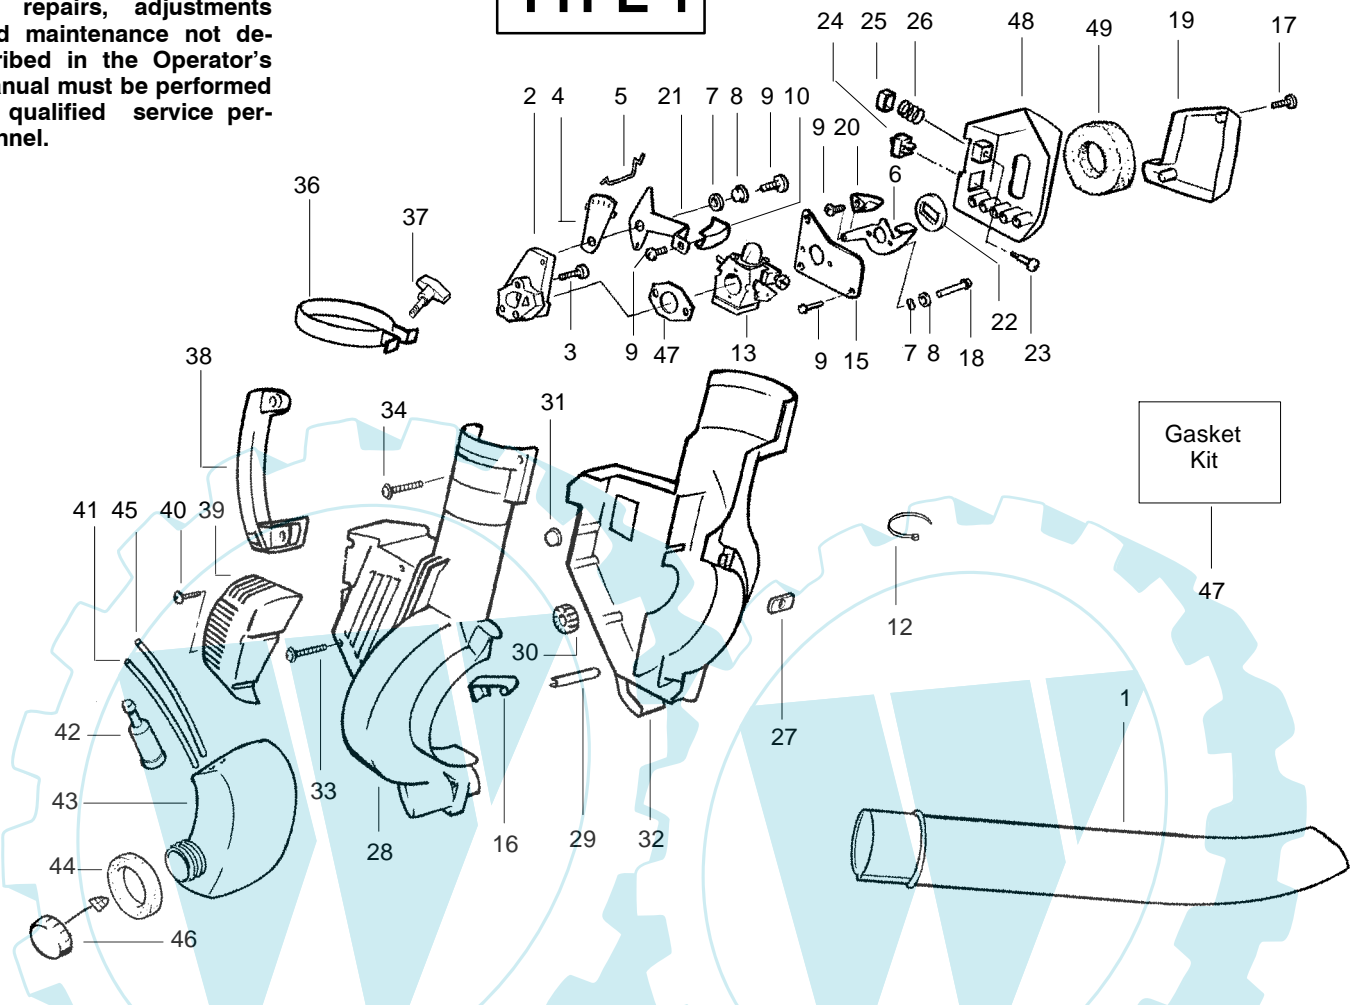

PARTS LIST NO. 530087925		<b>McCULLOCH</b> PARTS LIST	MODEL(s) BVM 240
DATE 10/08/03	REPLACES 530087925-1/31/03		Note: Illustration may differ from actual model due to design changes

**⚠ WARNING**

All repairs, adjustments and maintenance not described in the Operator's Manual must be performed by qualified service personnel.

**TYPE 1**

Ref.	Part No.	Description	Ref.	Part No.	Description
1.	530095597	Blower Tube	28.	530049312	Housing-Right
2.	530049322	Carburetor Adaptor	29.	530049617	Guide Starter Rope
3.	530016014	Screw	30.	530049323	Isolator
4.	530049526	Throttle Plate	31.	530036792	Isolator
5.	530049324	Throttle Linkage	32.	530049311	Housing-Left
6.	530049834	Choke Lever	33.	530015886	Screw
7.	530015254	Washer	34.	530015880	Screw
8.	530015852	Choke Spacer	36.	530016324	Clamp-Blower Tube
9.	530015775	Screw	37.	530016322	Knob
10.	530049837	Knob-Throttle Lever	38.	530095469	Handle
12.	530049494	Wire Clamp	39.	530049879	Muffler Cover
13.	530069924	Carburetor Ass'y. (WA-229)	40.	530015880	Screw
15.	530052293	Choke Plate	41.	530069247	Line Kit-Carb/Purge
16.	530402044	Spring Cover Latch	42.	530095646	Fuel Pick-up Ass'y.
17.	530015957	Screw	43.	530049491	Fuel Tank Ass'y.
18.	530015849	Screw	44.	530049527	Gasket-Fuel Tank
19.	530049315	Air Box Cover	45.	530069216	Line Kit-Tank/Purge
20.	530049836	Knob-Choke Lever	46.	530049386	Fuel Cap w/Retainer
21.	530049325	Throttle Lever	47.	530069813	Gasket Kit
22.	530019246	Filter-Choke Plate	48.	530049316	Air Box
23.	530016211	Retainer-Purge Button	49.	530049383	Air Filter
24.	530069572	Switch			
25.	530049838	Purge Button			
26.	530016212	Spring-Purge Button			
27.	530016207	Nut			
			Not Shown		
				---	Operator Manual
				530087850	Scan.
				530087851	Euro.