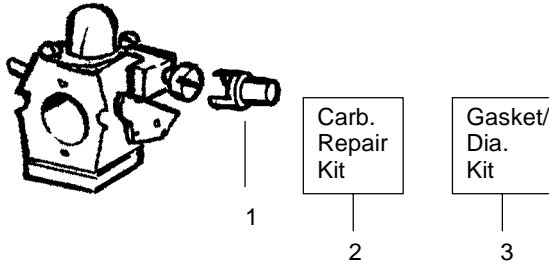

PARTS LIST NO. 530087925		McCULLOCH PARTS LIST	MODEL(s) BVM 240	
DATE 10/08/03	REPLACES 530087925-1/31/03		Note: Illustration may differ from actual model due to design changes	PAGE NO. 7

TYPE 1 ONLY

Carburetor Assembly Part # 530069924 - (WA-229)

Key No.	Part No.	Description
1	530038403	Limiter Cap
2	530069842	Carburetor Repair Kit
3	530069845	Gasket/Diaphragm Kit