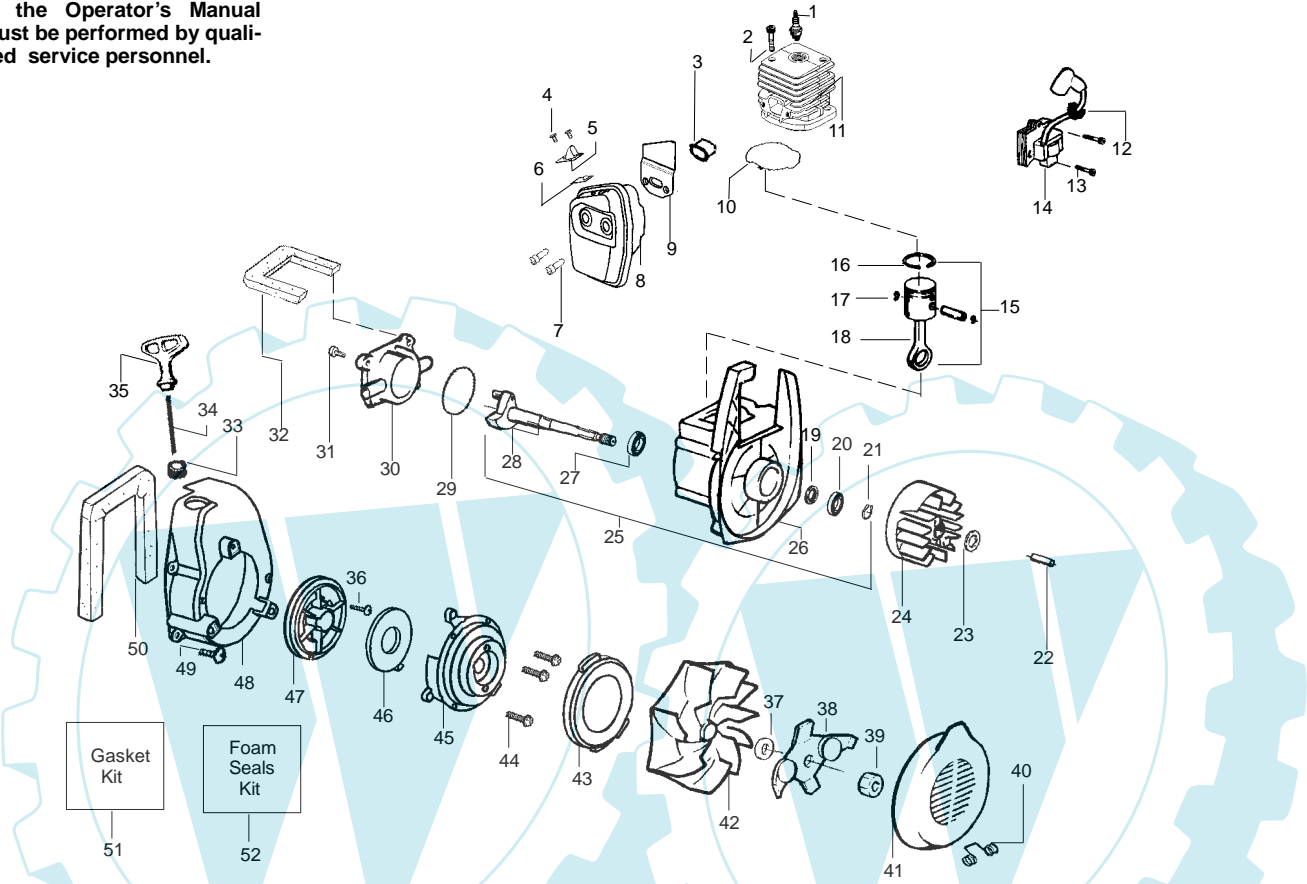

PARTS LIST NO. 530087925		McCULLOCH PARTS LIST	MODEL(s) BVM 240	
DATE 10/08/03	REPLACES 530087925-1/31/03		Note: Illustration may differ from actual model due to design changes	PAGE NO. 5

TYPE 2

⚠ WARNING

All repairs, adjustments and maintenance not described in the Operator's Manual must be performed by qualified service personnel.

Ref.	Part No.	Description	Ref.	Part No.	Description	Ref.	Part No.	Description
1.	952030164	Spark Plug (RCJ-6Y)	20.	530055728	Bearing-Outer	39.	530626605	Nut
2.	530015953	Screw	21.	530015941	Retainer Ring-C'chaft	40.	530402043	Spring-Return Cover
3.	530055191	Insulator-Heat	22.	530016190	Spacer-Flywheel	41.	530049313	Door-Inlet
4.	530055240	Screw	23.	530015149	Washer	42.	530069817	Kit-Impeller Assy
5.	530055241	Deflector-Muffler	24.	530039209	Assy-Flywheel	43.	530055106	Seal-Ring
6.	530071461	Kit-Spark Screen(incl. #4)	25.	530071456	Assy-Crankcase/Crank shaft (incl. 21,26,28)	44.	530016349	Screw
7.	530016341	Screw-Muffler-Internal	26.	530012440	Assy-Crankcase (Incl. 19,20,27)	45.	530055101	Housing-Pulley
8.	530071499	Kit-Muffler (incl. 4-6,7,9)	27.	530032125	Bearing-Inner	46.	530042086	Spring-Starter
9.	530071458	Gasket-Baffle (Kit)	28.	530012452	Assy-Crankshaft	47.	530071466	Kit-Starter Pulley
10.	530071458	Gasket-Cylinder (Kit)	29.	530071458	O-ring-C/case (Kit)	48.	530055102	Housing-Fan
11.	530071457	Kit-Cylinder	30.	530012443	Cover-Crankcase	49.	530015810	Screw
12.	530019182	Grommet-Ign. Module	31.	530015810	Screw	50.	530071459	Foam-365mm (Kit)
13.	530016357	Screw-Ignition Module	32.	530071459	Foam-219mm (Kit)	51.	530071458	Kit-Gasket (includes #9,10,29, adaptor gas ket, & carb. gasket)
14.	530035505	Module-Ignition	33.	530029182	Eyelet-Flange	52.	530071459	Kit-Foam Seals (includes #32,50, air dam & Fuel line grommet)
15.	530069812	Kit-Piston (Incl. 16 & 17)	34.	530071467	Kit-Rope			
16.	530055120	Ring-Piston	35.	530049488	Handle-Starter			
17.	530015162	Retainer-Piston Pin	36.	530016326	Screw-Rope			
18.	530069945	Assy-Connecting Rod	37.	530016240	Washer-Belleville			
19.	530019264	Seal-Crankcase	38.	530095461	Assy-Mulch Blade			

↗ = NEW PART NUMBER FOR THIS IPL   ★ = REFER TO THE SERVICE REFERENCE INDICATED FOR MORE INFORMATION. (LOCATED AT END OF IPL)