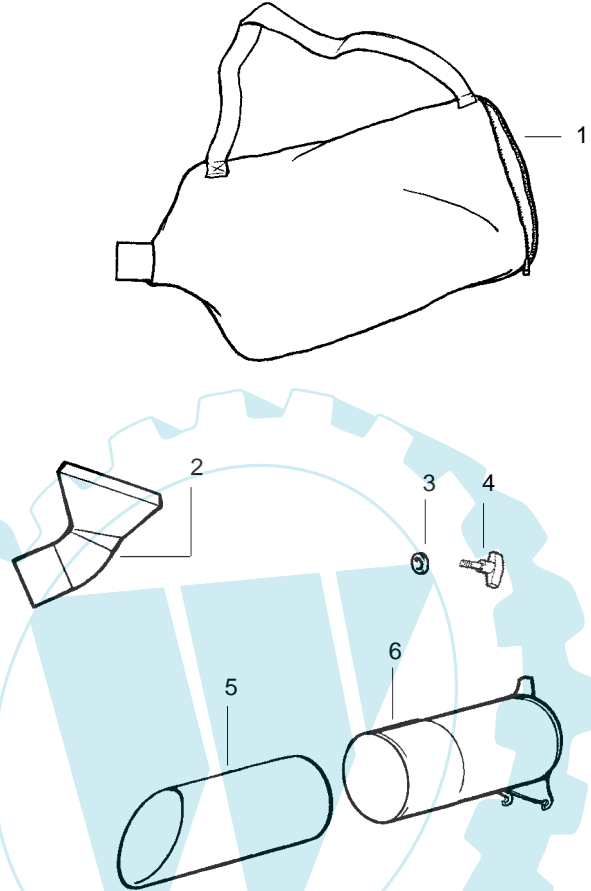

✓ = NEW PART NUMBER FOR THIS IPL

\* = REFER TO THE SERVICE REFERENCE INDICATED FOR MORE INFORMATION. (LOCATED AT END OF IPL)

PARTS LIST NO. 530087925		<b>McCULLOCH</b> PARTS LIST	MODEL(s) BVM 240
DATE 10/08/03	REPLACES 530087925-1/31/03		Note: Illustration may differ from actual model due to design changes

## TYPE 1 ONLY

**Carburetor Assembly Part # 530069924 - (WA-229)**

Key No.	Part No.	Description
1	530038403	Limiter Cap
2	530069842	Carburetor Repair Kit
3	530069845	Gasket/Diaphragm Kit

## TYPE 2,3 ONLY

**Carburetor Assembly Part # 530071465 - (C1Q-W11)**

Ref.	Part No.	Description
1.	530071465	Assy-Carb. Zama (C1Q-W11)
2.	530038479	Cap-Limiter (high) brown
3.	530038478	Cap-Limiter (low) tan
4.	530071475	Kit-Carb. Repair
5.	530071489	Kit-Carb. Gasket (Zama)

## TYPE 1,2,3

**Vacuum Tube Ass'y.**

Ref.	Part No.	Description
1.	530095564	Assy-Vac. Bag w/strap
2.	530095470	Tube-Elbow Vac
3.	530049686	Retainer-Vac Tube Knob
4.	530016322	Knob
5.	530094476	Tube-Lower Vac
6.	*****	Tube-Upper Vac